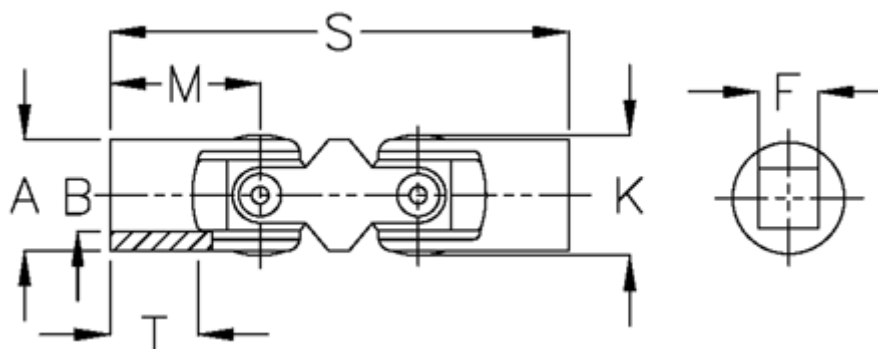

Data Sheet

Article number: 07725304

Description: Double cross joint w/slide bearing
0.725.304

Measures

A	= 25
F	= 12
K	= 26.5
M	= 37
MD max N m	= 30
s	= 104
T	= 22